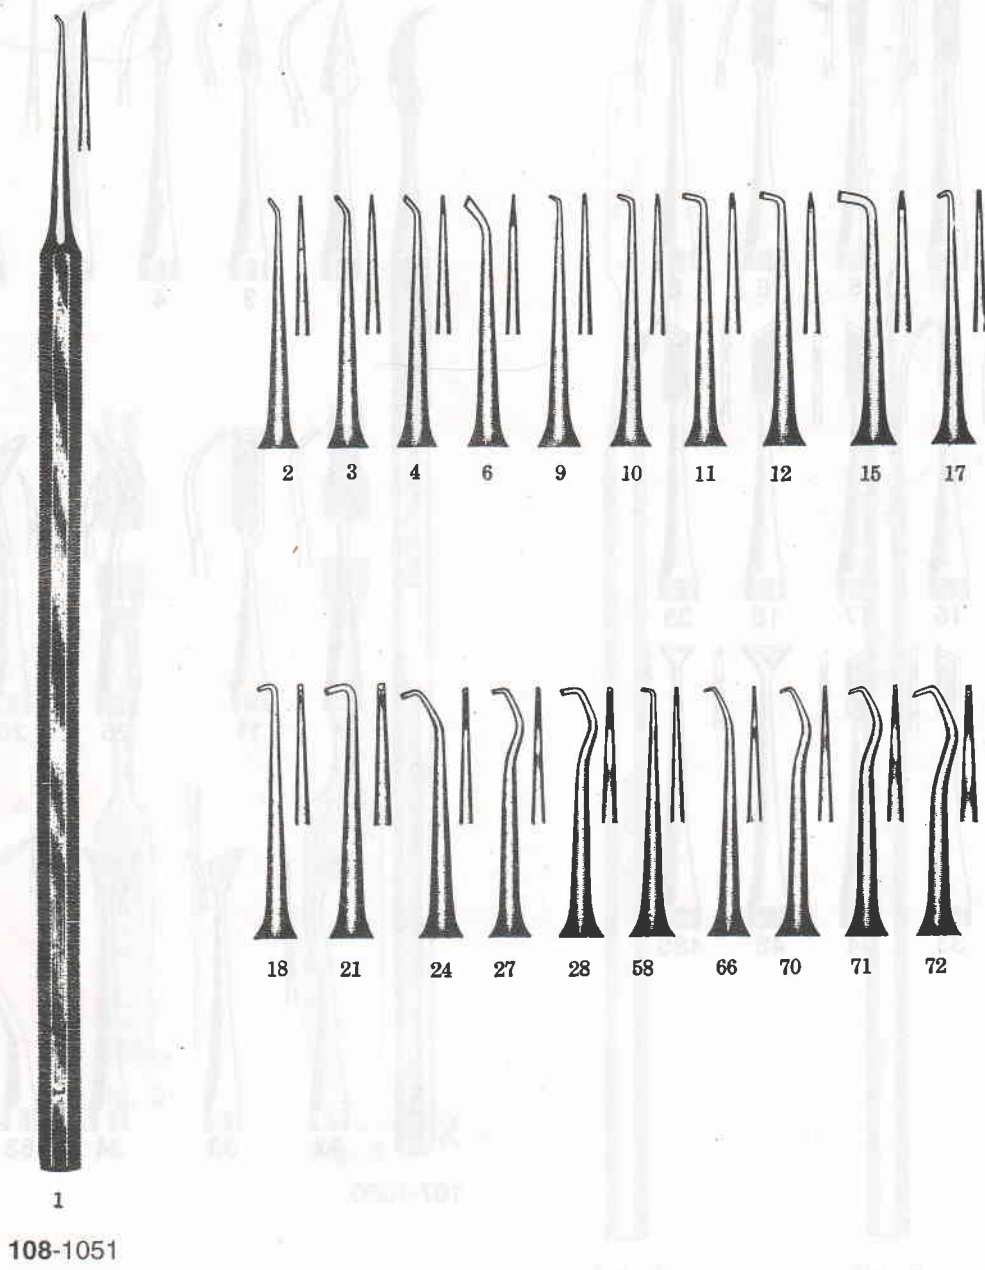

CROWN & GUM SCISSORS

- 100-1027 BEEBEE'S Crown & Collars Scissors
4' (10 cm), Blunt, Straight.
- 100-1028 - do - Blunt, Curved.
- 100-1029 - do - Sharp, Straight.
- 100-1030 - do - Sharp, Curved.
- 100-1031 Crown Scissors 3½" (9 cm), Curved.
- 100-1032 - do - 3½" (9 cm), Straight.
- 100-1033 - do - 4½" (11 cm), Curved.
- 100-1034 - do - 4½" (11 cm), Straight.
- 100-1035 - do - 4½" (11 cm), Straight.
- 100-1036 - do - 4½" (11 cm), Curved.

107-1050 Fig. 1-63 Scalers.

EXCAVATORS

108-1051 Fig. 1-72 Excavators.

1/2

109-1052

109-1053

109-1054

1/4

980

981

982

983

984

985

986

987