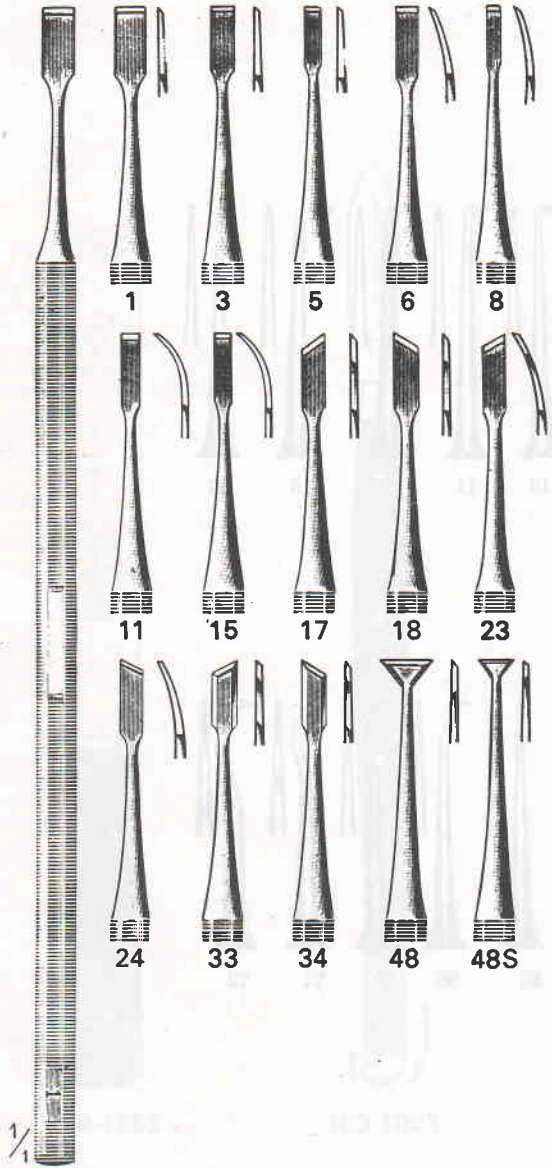

107-1049

CHISELS

107-1049 Fig. 1-48S Chisels.

SCALERS