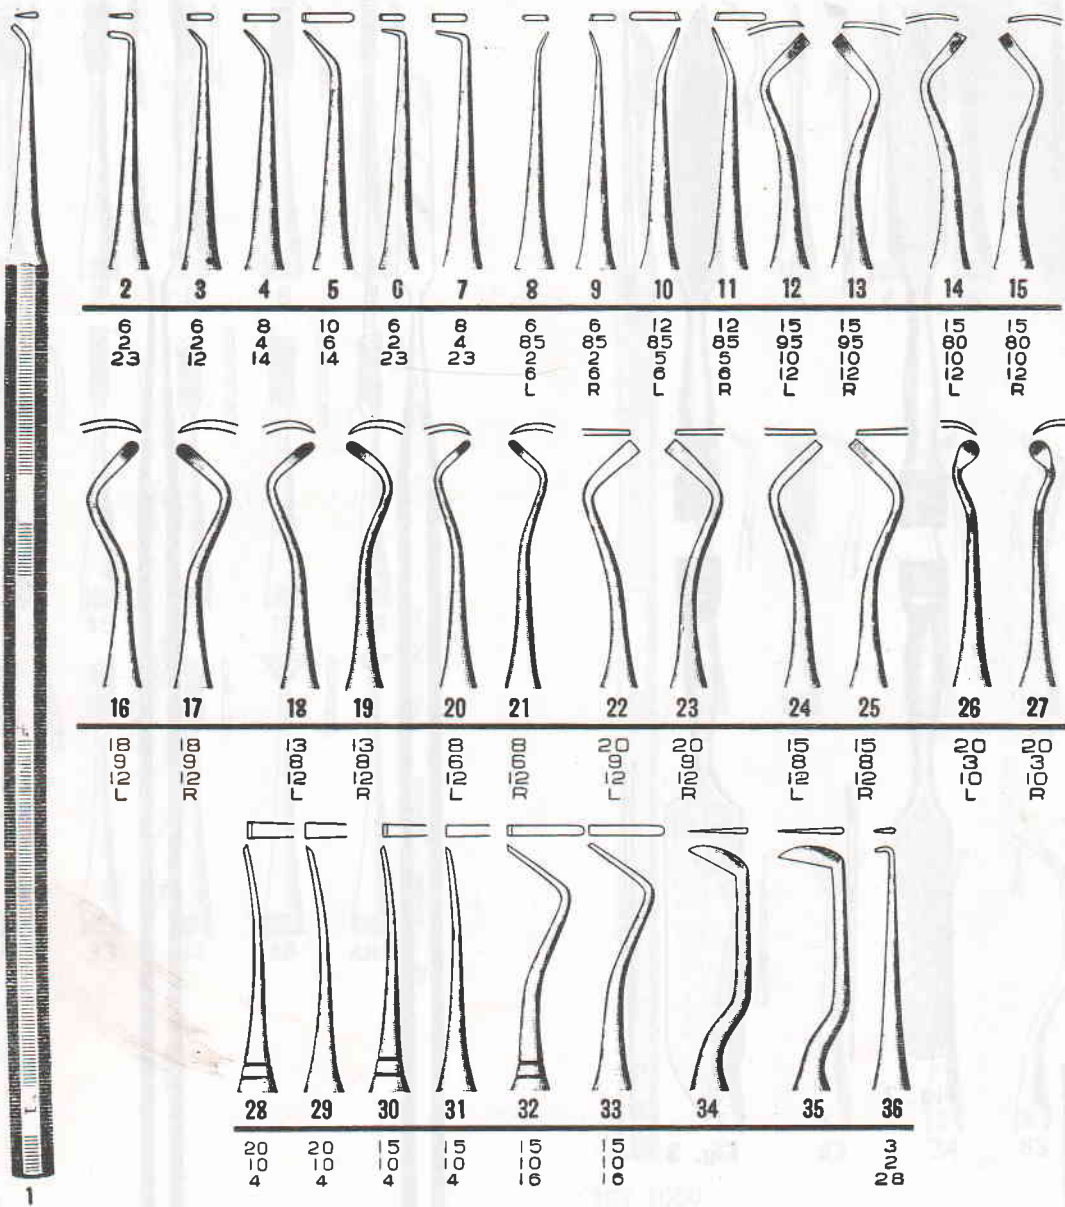

DENTAL TWEEZERS

- 99-1019** College Dental Tweezers, half curved with locking arrangements
- 99-1020** Plugging Tweezers.
- 99-1021** College Dental Tweezers.
- 99-1022** PERRY'S Annealing Tweezers.

- 99-1023** Dressing Tweezers.
- 99-1024** MERIAM'S Tweezers.
- 99-1025** WALTING'S Annealing Tweezers.
- 99-1026** College Tweezers, Fig. 1, 2 & 3.

100-1027

100-1028

100-1029

100-1030

100-1032
100-1034

100-1031
100-1033

100-1035

100-1036

CROWN & GUM SCISSORS

- 100-1027 BEEBEE'S Crown & Collars Scissors
4' (10 cm), Blunt, Straight.
- 100-1028 - do - Blunt, Curved.
- 100-1029 - do - Sharp, Straight.
- 100-1030 - do - Sharp, Curved.
- 100-1031 Crown Scissors 3½" (9 cm), Curved.
- 100-1032 - do - 3½" (9 cm), Straight.
- 100-1033 - do - 4½" (11 cm), Curved.
- 100-1034 - do - 4½" (11 cm), Straight.
- 100-1035 - do - 4½" (11 cm), Straight.
- 100-1036 - do - 4½" (11 cm), Curved.

980

981

982

983

984

985

986

987